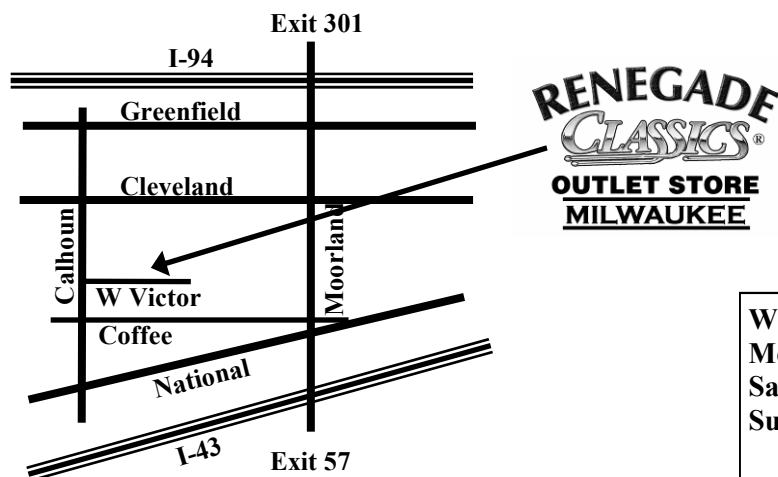

Directions to Renegade Classics-Milwaukee

**We are located at:
16972 W. Victor Road
New Berlin, WI 53151**

262-784-9133

From I-94:

Take the Moorland Road South Exit (Exit 301)

Turn Right on Greenfield Road

Turn Left on Calhoun Road

Pass Cleveland Road (McDonald's on the left)

Turn left on Victor Road (Second road after Cleveland)

Turn in to the second drive on the left.

We are in a Business Park in a Tan and Green Building

From I-43:

Take the Moorland Road North Exit (Exit 57)

Turn Left on Coffee Road (First intersection past National Road)

Turn Right on Calhoun Road

Turn right on Victor Road (First road after Coffee)

Turn in to the second drive on the left.

We are in a Business Park in a Tan and Green Building

**We are open seven days per week
Monday - Friday 10-7
Saturday 10-4
Sunday 10-3**